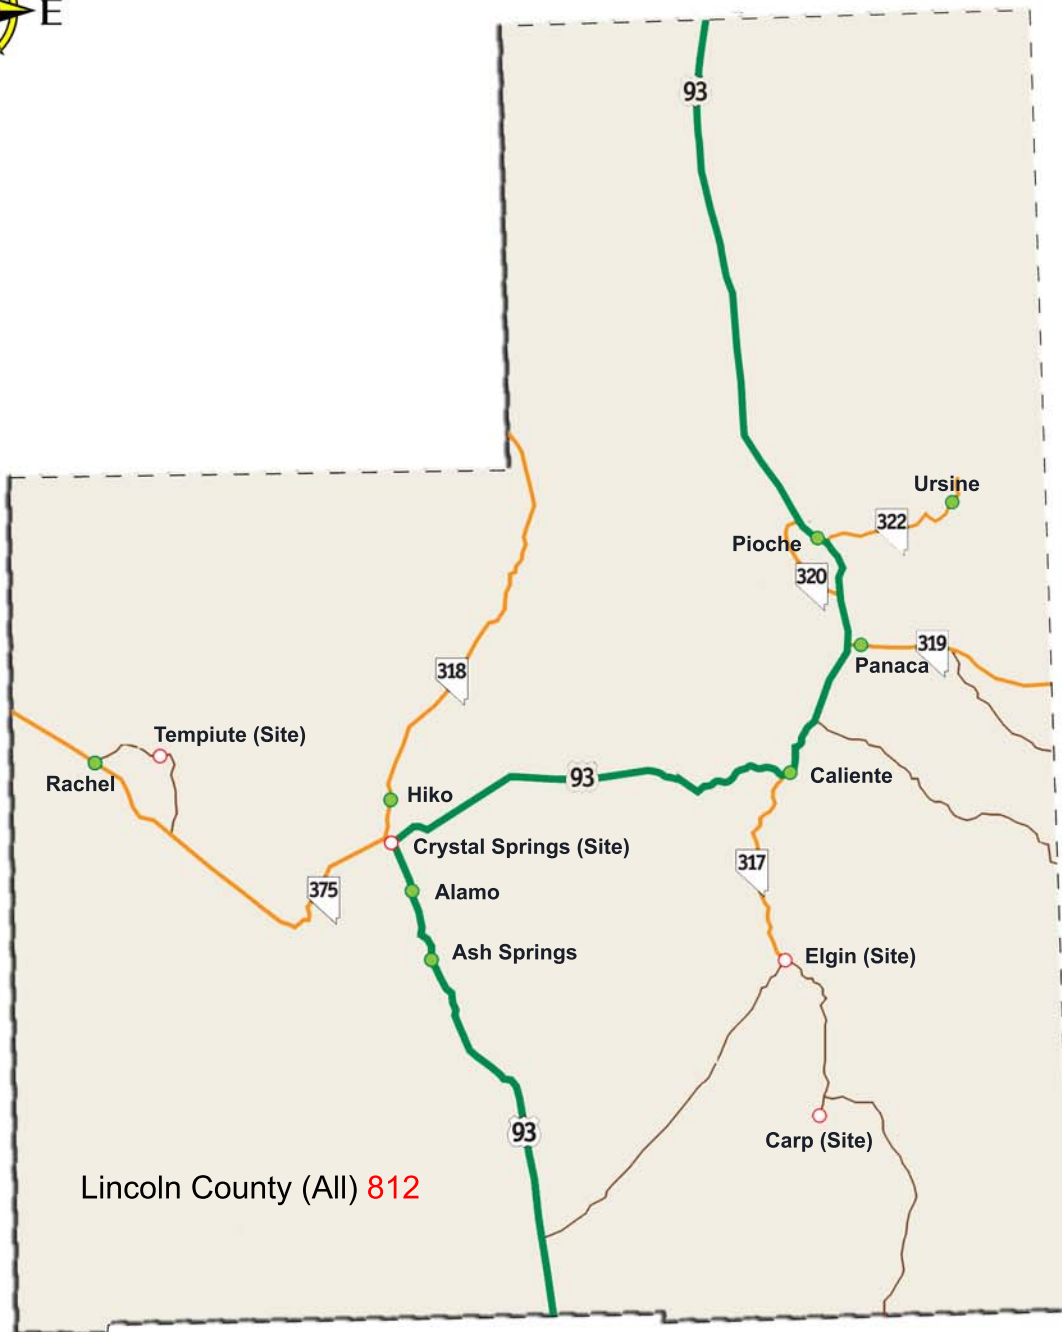

# MLS Area Map - Lincoln County

REV: August 2006

Greater Las Vegas Association of REALTORS®  
1750 E. Sahara Avenue  
Las Vegas, NV 89104  
(702) 784-5000 - (702)784-5060 FAX